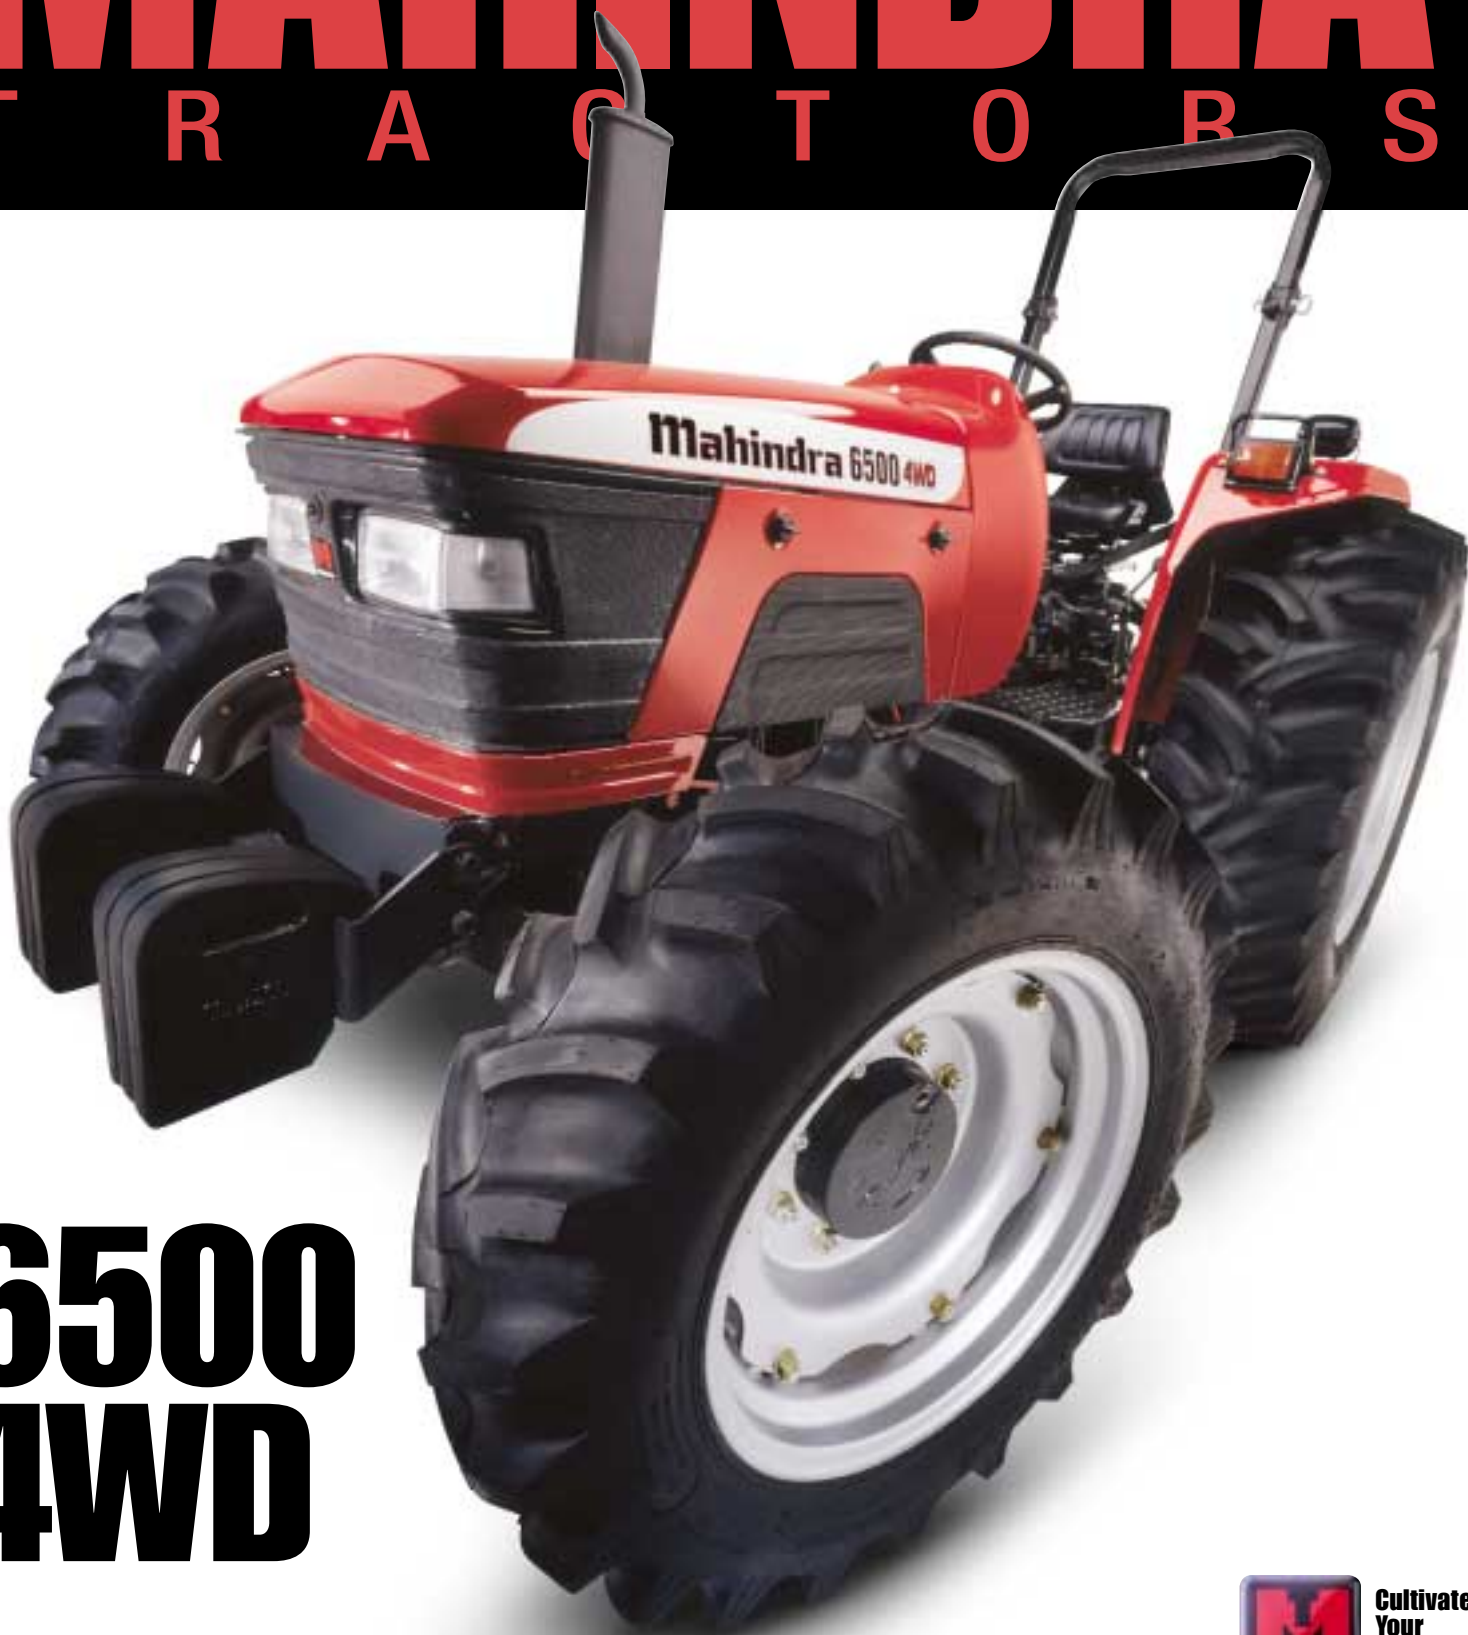

MAHINDRA

T R A C T O R S

**6500
4WD**

Cultivate
Your
Dreams™

MAHINDRA 6500 4WD

3-YEAR WARRANTY*

SUPERIOR PERFORMANCE:

- **Higher lift capacity:** Handle larger implements...Get work done a lot faster
- **Heavy-duty components:** Tough and rugged...Keep right on performing day after day
- **Sturdier chassis:** Greater stability...Keeps you safe while handling rigorous work
- **Heavier chassis:** Additional weight...Provides extra traction

6500 4WD SPECIFICATIONS

ENGINE – NE465

Type: Four stroke, direct injection, water cooled, diesel
Cylinders: 4
Maximum Engine HP (kW) @ RPM: 65 (48.4) @ 2200
Compression Ratio: 19.4:1
Displacement: Cubic inch (cc): 216 (3530)
Cylinder Sleeve: Wet replaceable

ELECTRICAL

Battery Capacity: 12 volt, 96 amp hours
Alternator: 12 volt, 36 amp

CLUTCH

Type: Dual

TRANSMISSION

Type: Forward-Reverse Synchro-Shuttle with full synchromesh
Number of Gears: 8 forward, 8 reverse

PTO

Type: Independent
PTO RPM: 540 & 1000 @ 2100 engine rpm
Maximum PTO HP (kW): 57 (42.5)

OPERATING WEIGHT

Total (lbs.): 6280

DIMENSIONS

Overall Length Inches (mm): 150 (3810)
Overall Width Inches (mm):** 77 (1956)
Turning Radius Minimum Feet (mts): 11.8 (3.6)